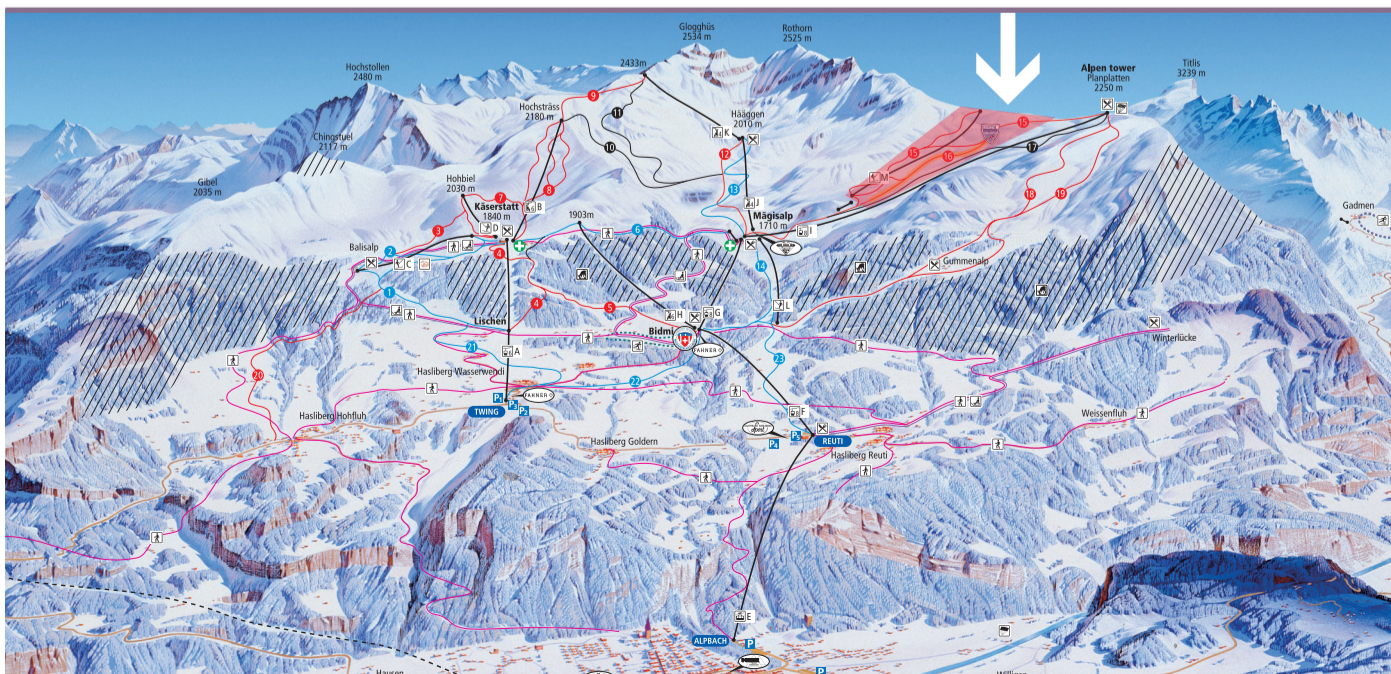

Europacup Woman's Slalom

Tuesday, 18th January 2022

20:00 Team captains meeting at the
HOTEL PANORAMA
CH-6086 Hasliberg-Reuti
Phone: +41 33 972 30 72
info@panorama-hasliberg.ch

Wednesday, 19th January 2022

07:45 Lift operation Meiringen – Reuti
08:00 Lift operation Hasliberg Reuti – Mägisalp
09:00 – 09:30 Inspection 1st run
10:00 Start 1st run
11:30 – 12:00 Inspection 2nd run
12:30 Start 2nd run
14:00 Prize ceremony at the Kuhstallbar Mägisalp

Thursday, 20th January 2022

07:45 Lift operation Meiringen – Reuti
08:00 Lift operation Hasliberg Reuti – Mägisalp
09:00 – 09:30 Inspection 1st run
10:00 Start 1st run
11:30 – 12:00 Inspection 2nd run
12:30 Start 2nd run
14:00 Prize ceremony at the Kuhstallbar Mägisalp

Subject to weather-related program changes.

Event

FIS European Cup Slalom Woman

Location

Skirennzentrum Hasliberg

Organizer

Förderverein Renn- und
Trainingszentrum Meiringen-Hasliberg

OK-President

Gerl Fuchs

OK Coordinator

Reto Schläppi, +41 79 656 16 71

Chief of Race

Richi Christen SUI

FIS TD

Katja Wetzel GER

Races

2 x Slalom

Category

Woman

Entries to

reto.schlaepi@meiringen-hasliberg.ch

Accommodation

panos.perreten@panorama-hasliberg.ch

Insurance

The organisers are not responsible for accidents and injuries to racers or other persons. National Ski Associations are responsible for insuring their racers.

Publications

www.skirennzentrum.ch

Piste Standard

Skirennzentrum Hasliberg

start: 2050 meters above sea
finish: 1880 meters above sea
height difference: 170 m